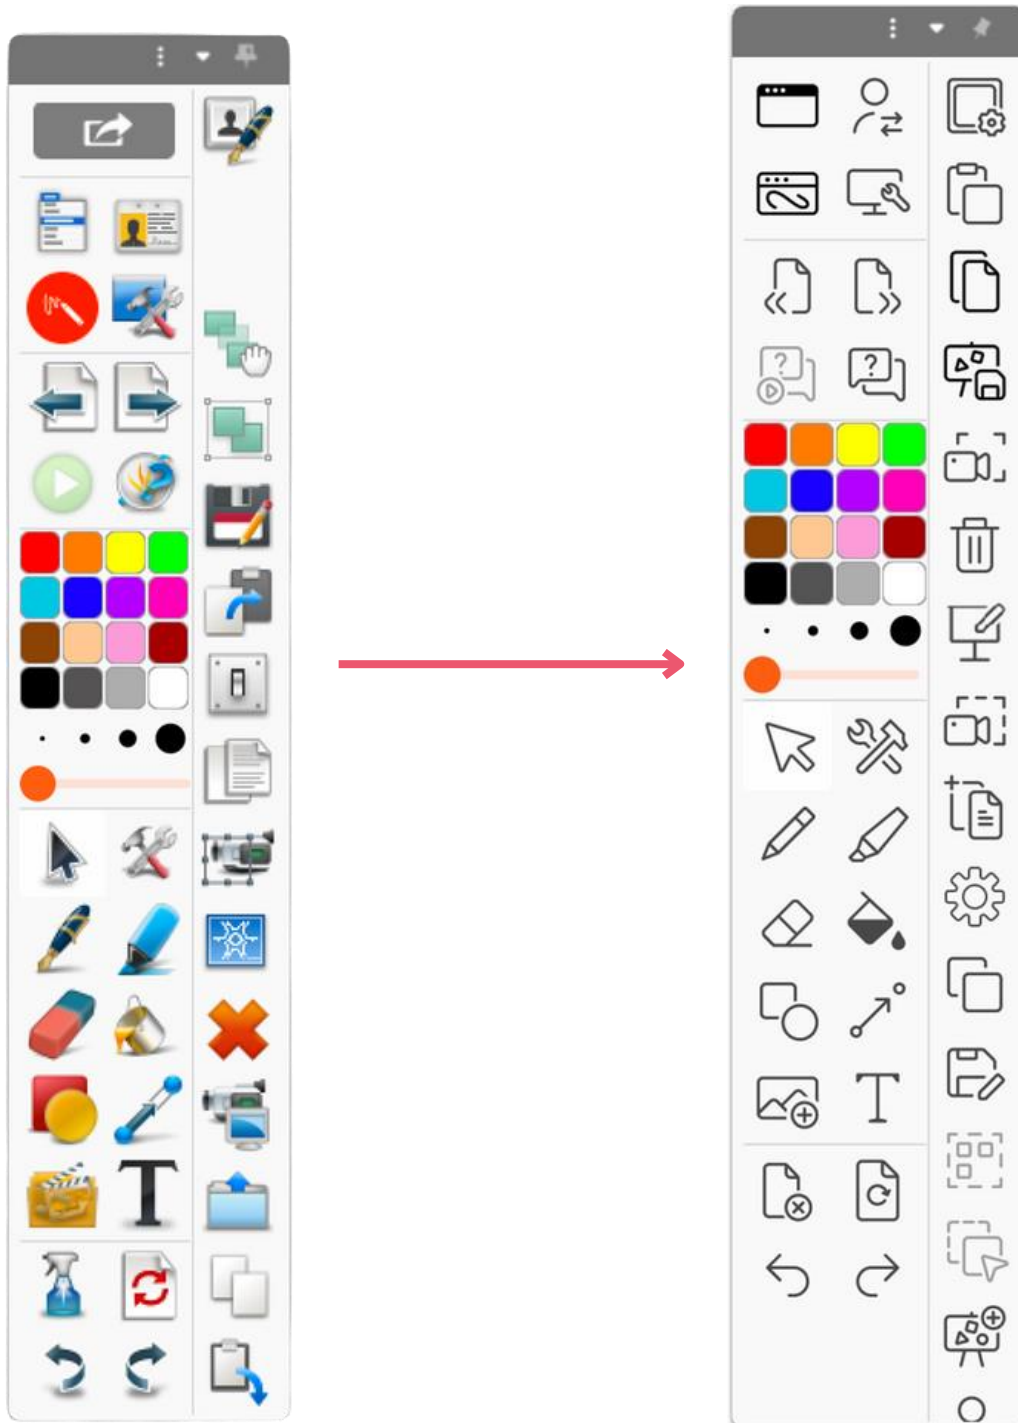

ActivInspire 3.0 Migration Guide

ActivInspire 2.24 Toolbar

New ActivInspire 3.0 Toolbar